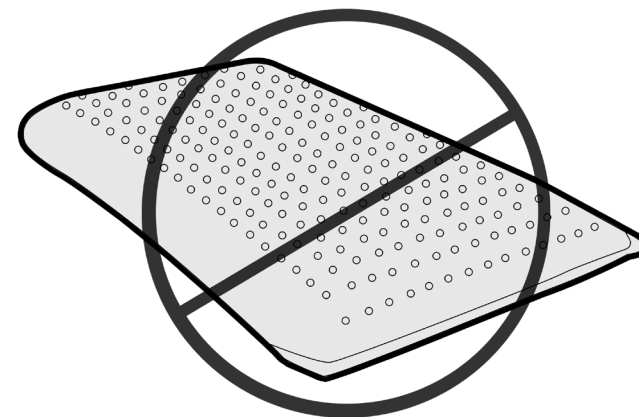

E: **orders@for-de.com.au**

A: **1 Business Way, Malaga, Western Australia 6090**

FEATURES

- Memory foam pillow body provides excellent support and pressure relief
- Perforated memory foam pillow body allows for increased air flow which keeps the pillow drier for longer
- 2 sleeping surfaces add another level of comfort
 - Ice cool silk fabric on one side
 - Soft cotton polyester fabric on other side
- Ideal for front, side and back sleeping positions
- Mesh side cover allows for improved air circulation
- Removable outer cover

INSPECTIONS

We suggest that you check the Cool Dream Memory Foam Pillow visually periodically for signs of damage or wear prior to use. Withdraw the Cool Dream Memory Foam Pillow from use immediately if you suspect damage or any other fault. If in any doubt, please do not issue or use, but immediately contact your supplier for support.

CLEANING GUIDELINES

1. We recommend that a pillow slip is always fitted when the pillow is in use.

We recommend you wash the pillow slip and pillow cover if it becomes damp or soiled after use.

2. **DO NOT REMOVE INNER COVER!**

Unzip and carefully remove the pillow cover.
Hand wash with warm soapy water below 40°C.
All hang to dry.

DO NOT MACHINE WASH, DRYCLEAN OR IRON THE PRODUCT.

Abrasive cleaners or abrasive cleaning pads could damage the Cool Dream Memory Foam Pillow and should not be used.