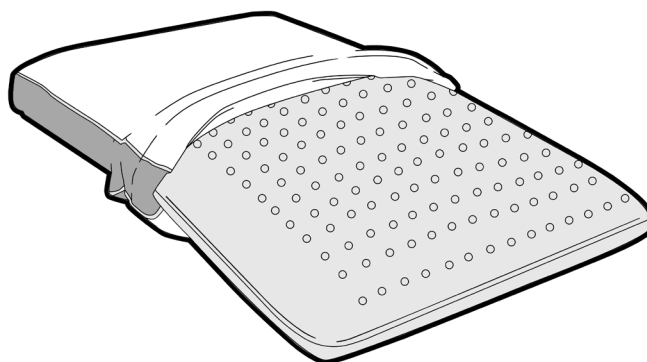

E: **orders@for-de.com.au**

A: **1 Business Way, Malaga, Western Australia 6090**

FEATURES

- Memory foam pillow body provides excellent support and pressure relief
- Perforated memory foam pillow body allows for increased air flow which keeps the pillow drier for longer
- 2 sleeping surfaces add another level of comfort
 - Ice cool silk fabric on one side
 - Soft cotton polyester fabric on other side
- Ideal for front, side and back sleeping positions
- Mesh side cover allows for improved air circulation
- Removable outer cover

SPECIFICATIONS

- Overall Length: **650mm**
- Overall Width: **410mm**
- Overall Height: **170mm**
- Product Weight: **1.3 kg**

Contact the supplier or REDGUM Brand if more specifications are required.

INTENDED USE

INSPECTIONS

We suggest that you check the Cool Dream Memory Foam Pillow visually periodically for signs of damage or wear prior to use. Withdraw the Cool Dream Memory Foam Pillow from use immediately if you suspect damage or any other fault. If in any doubt, please do not issue or use, but immediately contact your supplier for support.

CLEANING GUIDELINES

1. We recommend that a pillow slip is always fitted when the pillow is in use.

We recommend you wash the pillow slip and pillow cover if it becomes damp or soiled after use.

2. **DO NOT REMOVE INNER COVER!**