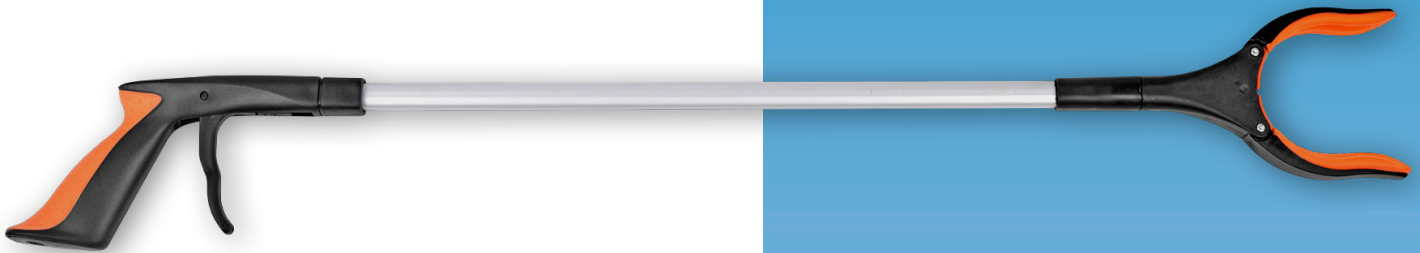

NEW PRODUCT RELEASE !

REACHER

RGM32

FEATURES

- Excellent aid to extend user's reach - 750mm
- Rotatable head (0 - 90°)
- Minimal finger strength required to operate jaws
- Comfortable ergonomic soft rubber grip on handle
- Large multi finger trigger
- Rubber grip on jaws
- Lightweight - Aluminium arm / plastic parts

SPECIFICATIONS (All dimensions shown are nominal)

- Overall Dimensions
820mm (L) x 100mm (W) x 110mm (H)
- Jaw Width:
75mm (between fingers)
- Jaw Depth:
90mm
- Product Weight:
230g
- Maximum Load Weight:
5kg