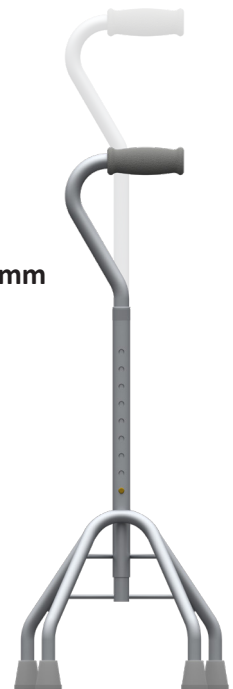

Please contact **REDGUM Brand** if you require further information on this product.

P: **08 9248 4180**

E: **orders@for-de.com.au**

REDGUM brand - 1 Business way, Malaga, Western Australia 6090

redgumbrand.com.au