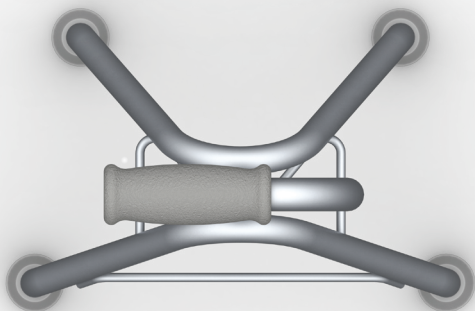

IMPORTANT NOTE:

It is the responsibility of the user to ensure the suitability of this product for its intended use. The user should consult their appropriate healthcare professional if unsure of the correct product usage for their unique circumstances.

QUAD CANE OFFSET HANDLE

RG5650

FEATURES

- Excellent walking / balancing aid
- Suitable for left and right handed users
- Lightweight (Aluminium construction)
- Height adjustable with locking collar
- Offset quad base
- Soft foam hand grip
- Rubber tips
- Available in silver and dark metallic brown

SPECIFICATIONS

(All dimensions shown are nominal)

Top Handle height:

790 - 995mm

(25mm increment settings)

Base:

305(L) x 240(W) x 250(H)mm

Max. User Weight:

100kg

Product Weight:

0.7kg