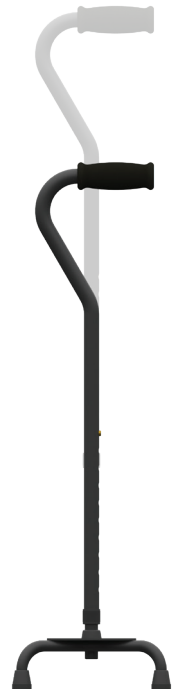

Please contact **REDGUM Brand** if you require further information on this product.

P: **08 9248 4180**

E: **orders@for-de.com.au**

REDGUM brand - 1 Business way, Malaga, Western Australia 6090

redgumbrand.com.au