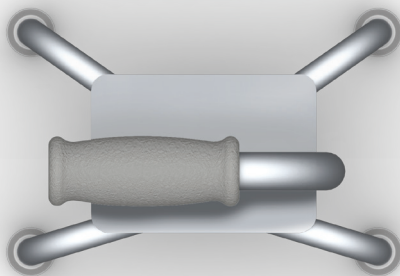

IMPORTANT NOTE:

It is the responsibility of the user to ensure the suitability of this product for its intended use.

The user should consult their appropriate healthcare professional if unsure of the correct product usage for their unique circumstances.

QUAD CANE OFFSET HANDLE

RG5620

FEATURES

- Excellent walking / balancing aid
- Suitable for left and right handed users
- Lightweight (Aluminium / Steel construction)
- Height adjustable with locking collar
- Low profile offset quad base
- Soft foam hand grip
- Rubber tips
- Available in black and silver

SPECIFICATIONS

(All dimensions shown are nominal)

Top Handle height:

755 - 980mm

(25mm increment settings)

Base:

230(L) x 155(W) x 75(H)mm

Max. User Weight:

100kg

Product Weight:

0.9kg