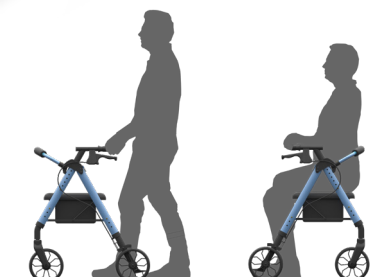

NEW PRODUCT!

PRIMO 8 SEAT WALKER

RG4212ADJB - Sky Blue
RG4212ADJG - Satin Grey

**GREAT WALKING
AND STABILITY AID**

Sky Blue
Frame

Satin Grey
Frame

FEATURES

- Great walking and stability aid
- User friendly brakes
- Height adjustable seat and handles
- Ergonomic handgrips to reduce pressure
- Comfortable padded seat
- Storage bag underneath seat.
- Padded backrest
- Simple brake adjustment
- Large diameter wheels for excellent mobility
- Flat free tyres
- Swivelling front wheels
- Folds up for transit or storage

SPECIFICATIONS

(All dimensions shown are nominal)

Overall Width: **620mm**

Internal Width: **470mm**

Depth Unfolded: **660mm**

Depth Folded: **310mm**

Overall Height: **830mm (lowest setting)**

Handle Height:

830 - 1020mm (6 settings)

Seat:

430mm (W) x 330mm (D)

Seat Height:

505 - 595mm (floor to top of seat)

Wheel Diameter: **Ø200mm / 8"**

Product Weight: **8.7kg**

Max. User Weight: **158kg**