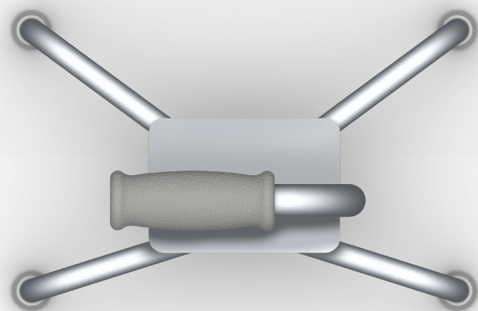

EXCELLENT WALKING AID!

IMPORTANT NOTE:

It is the responsibility of the user to ensure the suitability of this product for its intended use.

The user should consult their appropriate healthcare professional if unsure of the correct product usage for their unique circumstances.

QUAD CANE OFFSET HANDLE

RG5610

FEATURES

- Excellent walking / balancing aid
- Suitable for left and right handed users
- Lightweight (Aluminium / Steel construction)
- Height adjustable with locking collar
- Large low profile offset quad base
- Soft foam hand grip
- Rubber tips
- Available in black and silver

SPECIFICATIONS

(All dimensions shown are nominal)

Top Handle height:

755 - 980mm

(25mm increment settings)

Base:

310(L) x 205(W) x 75(H)mm

Max. User Weight:

100kg

Product Weight:

1.0kg