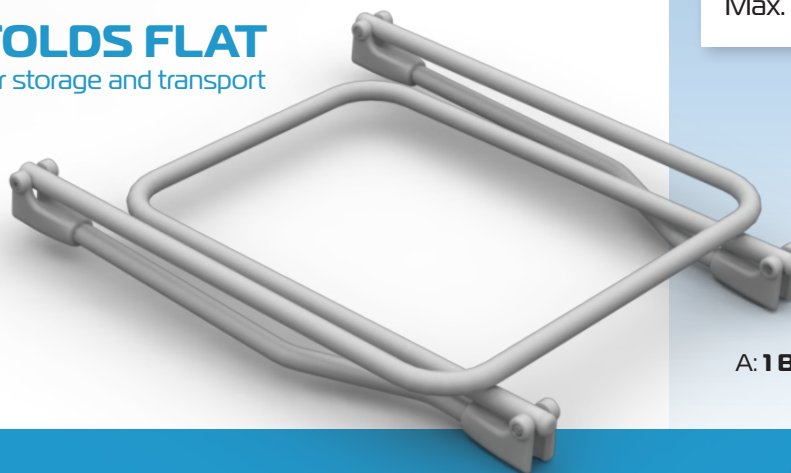

NEW
PRODUCT

BLANKET SUPPORT

RG64BS

SUPPORTS BEDDING
above person in bed

FOLDS FLAT
for storage and transport

FEATURES

- Supports bedding above person in bed
- Two width settings: 350mm / 460mm
- Easy to remove and fit when making bed.
- Folds flat for transport and storage (60mm)
- Lightweight (2kg)

SPECIFICATIONS

Overall: **510mm L x 460mm W x 560mm H**

Overall: **560mm L x 460mm W x 60mm H**
(Folded)

Product weight: **2kg**

Max. Supportive Load: **10kg**

Please contact **REDGUM Brand** if you require further information on this product