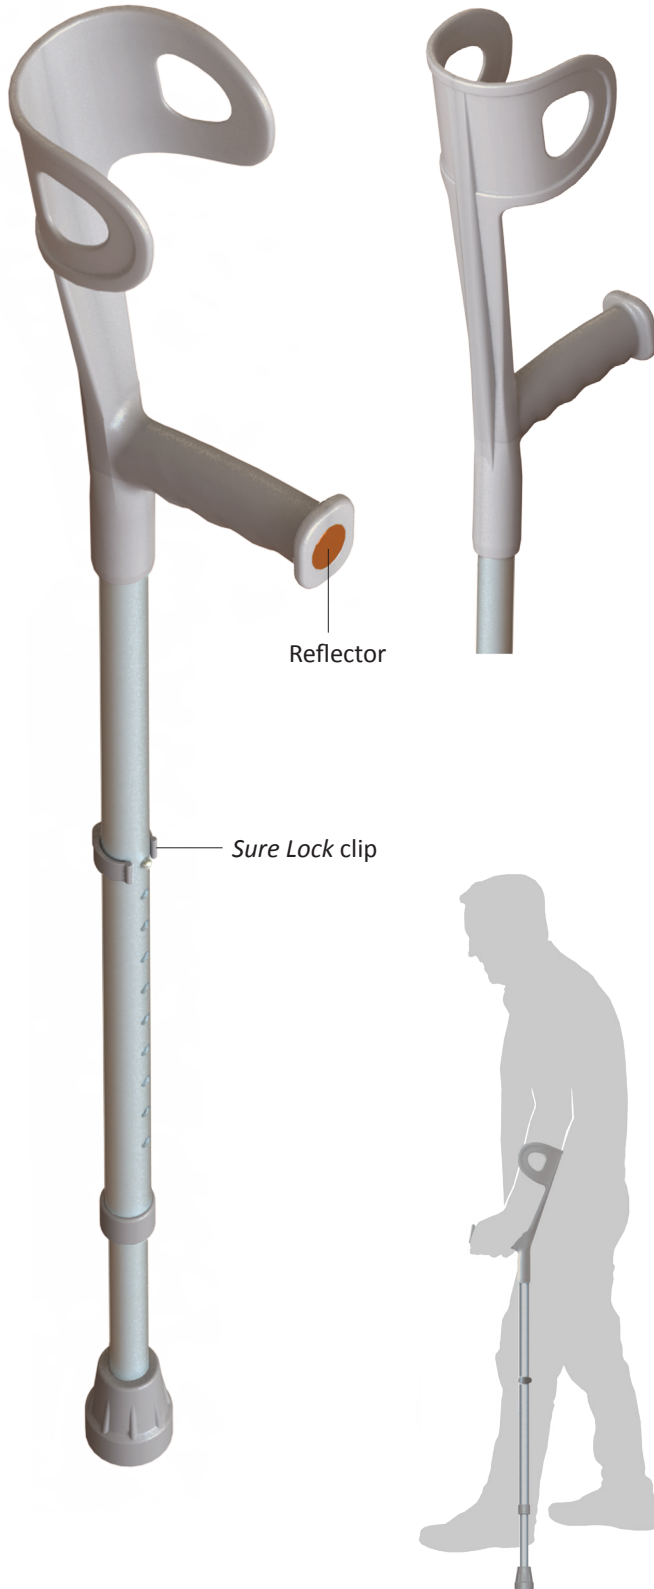

NEW PRODUCT RELEASE !

REDGUM brand strives to provide the highest quality products possible that are subject to change without notice.

IMPORTANT NOTE:

It is the responsibility of the user to ensure the suitability of this product for its intended use.

The user should consult their appropriate healthcare professional if unsure of the correct product usage for their unique circumstances.

SIMPLE FOREARM CRUTCH

RG7804

FEATURES

- Able to be used as a Single Walking Stick
- Provides excellent forearm and wrist support
- Adjustable in height with *Sure Lock* Adjustment
- Ergonomic ribbed hand grip and curved open cuff
- Heavy duty rubber tip
- Inbuilt Reflector for user visibility
- Strong lightweight construction
- Aluminium body / Plastic top section
- Easy clean design
- Lifetime warranty against corrosion

SPECIFICATIONS

Overall Dimensions (at lowest setting):
95mm (W) x 225mm (D) x 1035mm (H)

Hand Grip Height:
825 - 1050mm (from floor to top of hand grip)
10 settings - 25mm adjustment increments

Product Weight:
0.6kg

Maximum User Weight:
113kg (per crutch)

Flat Packed Size (leg removed):
95mm (W) x 225mm (D) x 865mm (H)

Product Materials:
Contact Redgum brand for details

Please contact **REDGUM Brand** if you require further information on this product.

P: 08 9248 4180

F: 08 9248 9458

E: orders@shoprider.com.au

REDGUM brand - 1 Business way, Malaga, Western Australia 6090

redgumbrand.com.au