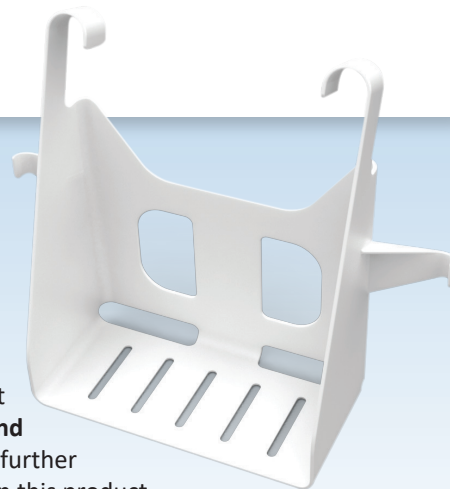

Please contact **REDGUM Brand** if you require further information on this product.

P: 08 9248 4180

E: orders@for-de.com.au

REDGUM brand - 1 Business way, Malaga, Western Australia 6090
Part of the For-de Group Pty Ltd

redgumbrand.com.au