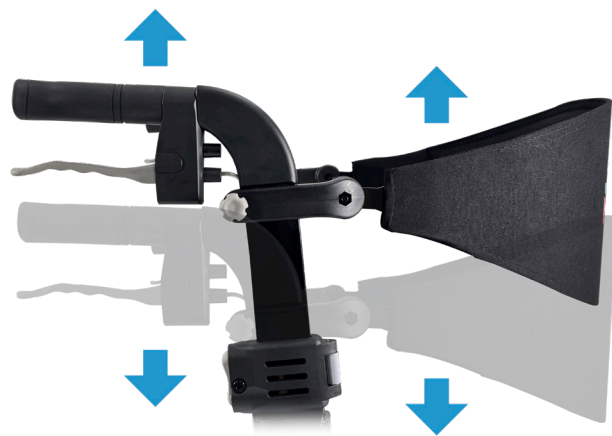

NEW PRODUCT! RG4409BK

FEATURES

- Powered seat walker / wheelchair all-in-one
- Ideal for indoor and outdoor use
- Movement assistance / resistance
- Folds up for transport and storage
- Lightweight (17kg with battery removed)
- Occupant and attendant LCD controllers
- Included carry bag
- Padded sling seat
- Swing away leg rests
- Height adjustable padded backrest
- Height adjustable footplates
- Heel straps
- Height adjustable push handles
- Flip up padded armrests
- Dual handbrakes with park brake
- Dual brushless motors
- 24V / 5Ah Lithium-ion battery
- Large flat free wheels for excellent mobility
- Up to 16km range
(Depending on occupant and conditions)
- Intelligent electromagnetic brakes
- 4 to 6 hours charge time
- Seat belt

**WHEELCHAIR
OCCUPANT
mode**

**WHEELCHAIR
ATTENDANT
mode**

**SEAT WALKER
mode**

**AIRLINE
TRAVEL
READY**

TURN OVER FOR
SPECIFICATIONS

ASK FOR THE BRAND

redgumbrandmobility.com.au

ADJUSTABLE
HANDLES and BACKREST

FLIP UP
ARMRESTS

SPECIFICATIONS

(All dimensions shown are nominal and are in mm)

- Overall Dimensions (at lowest setting): **630mm (W) x 835mm (L) x 810mm (H)**
- Folded: **320mm (W) x 835mm (L) x 810mm (H)**
- Seat: **430mm (W) x 295mm (L) x 515mm (H)**
- Backrest (from seat to top of backrest) **430mm (W) x 150 - 250mm (H)**
- Armrest Height (from seat): **240mm**
- Handle Height (from floor to top of handle)
Setting 1: **775mm**
Setting 2: **800mm**
Setting 3: **825mm**
- Wheels: **Ø200mm / 8" flat free tyres**
- Max Speed: **6 km/h**
- Max climb angle: **15°**
- Turning Circle: **1450mm**
- Motor: **Dual brushless 2 x 250 Watt**
- Battery: **24v / 5 amp lithium-ion**
- Charger: **2 amp lithium**
- Charge Time: **4 - 6 hours**
- Product Weight: **19kg (with battery)**
17kg (without battery)
- Max. User Weight: **115kg**
- Range: **Up to 16km**
(Dependant on occupant and conditions)